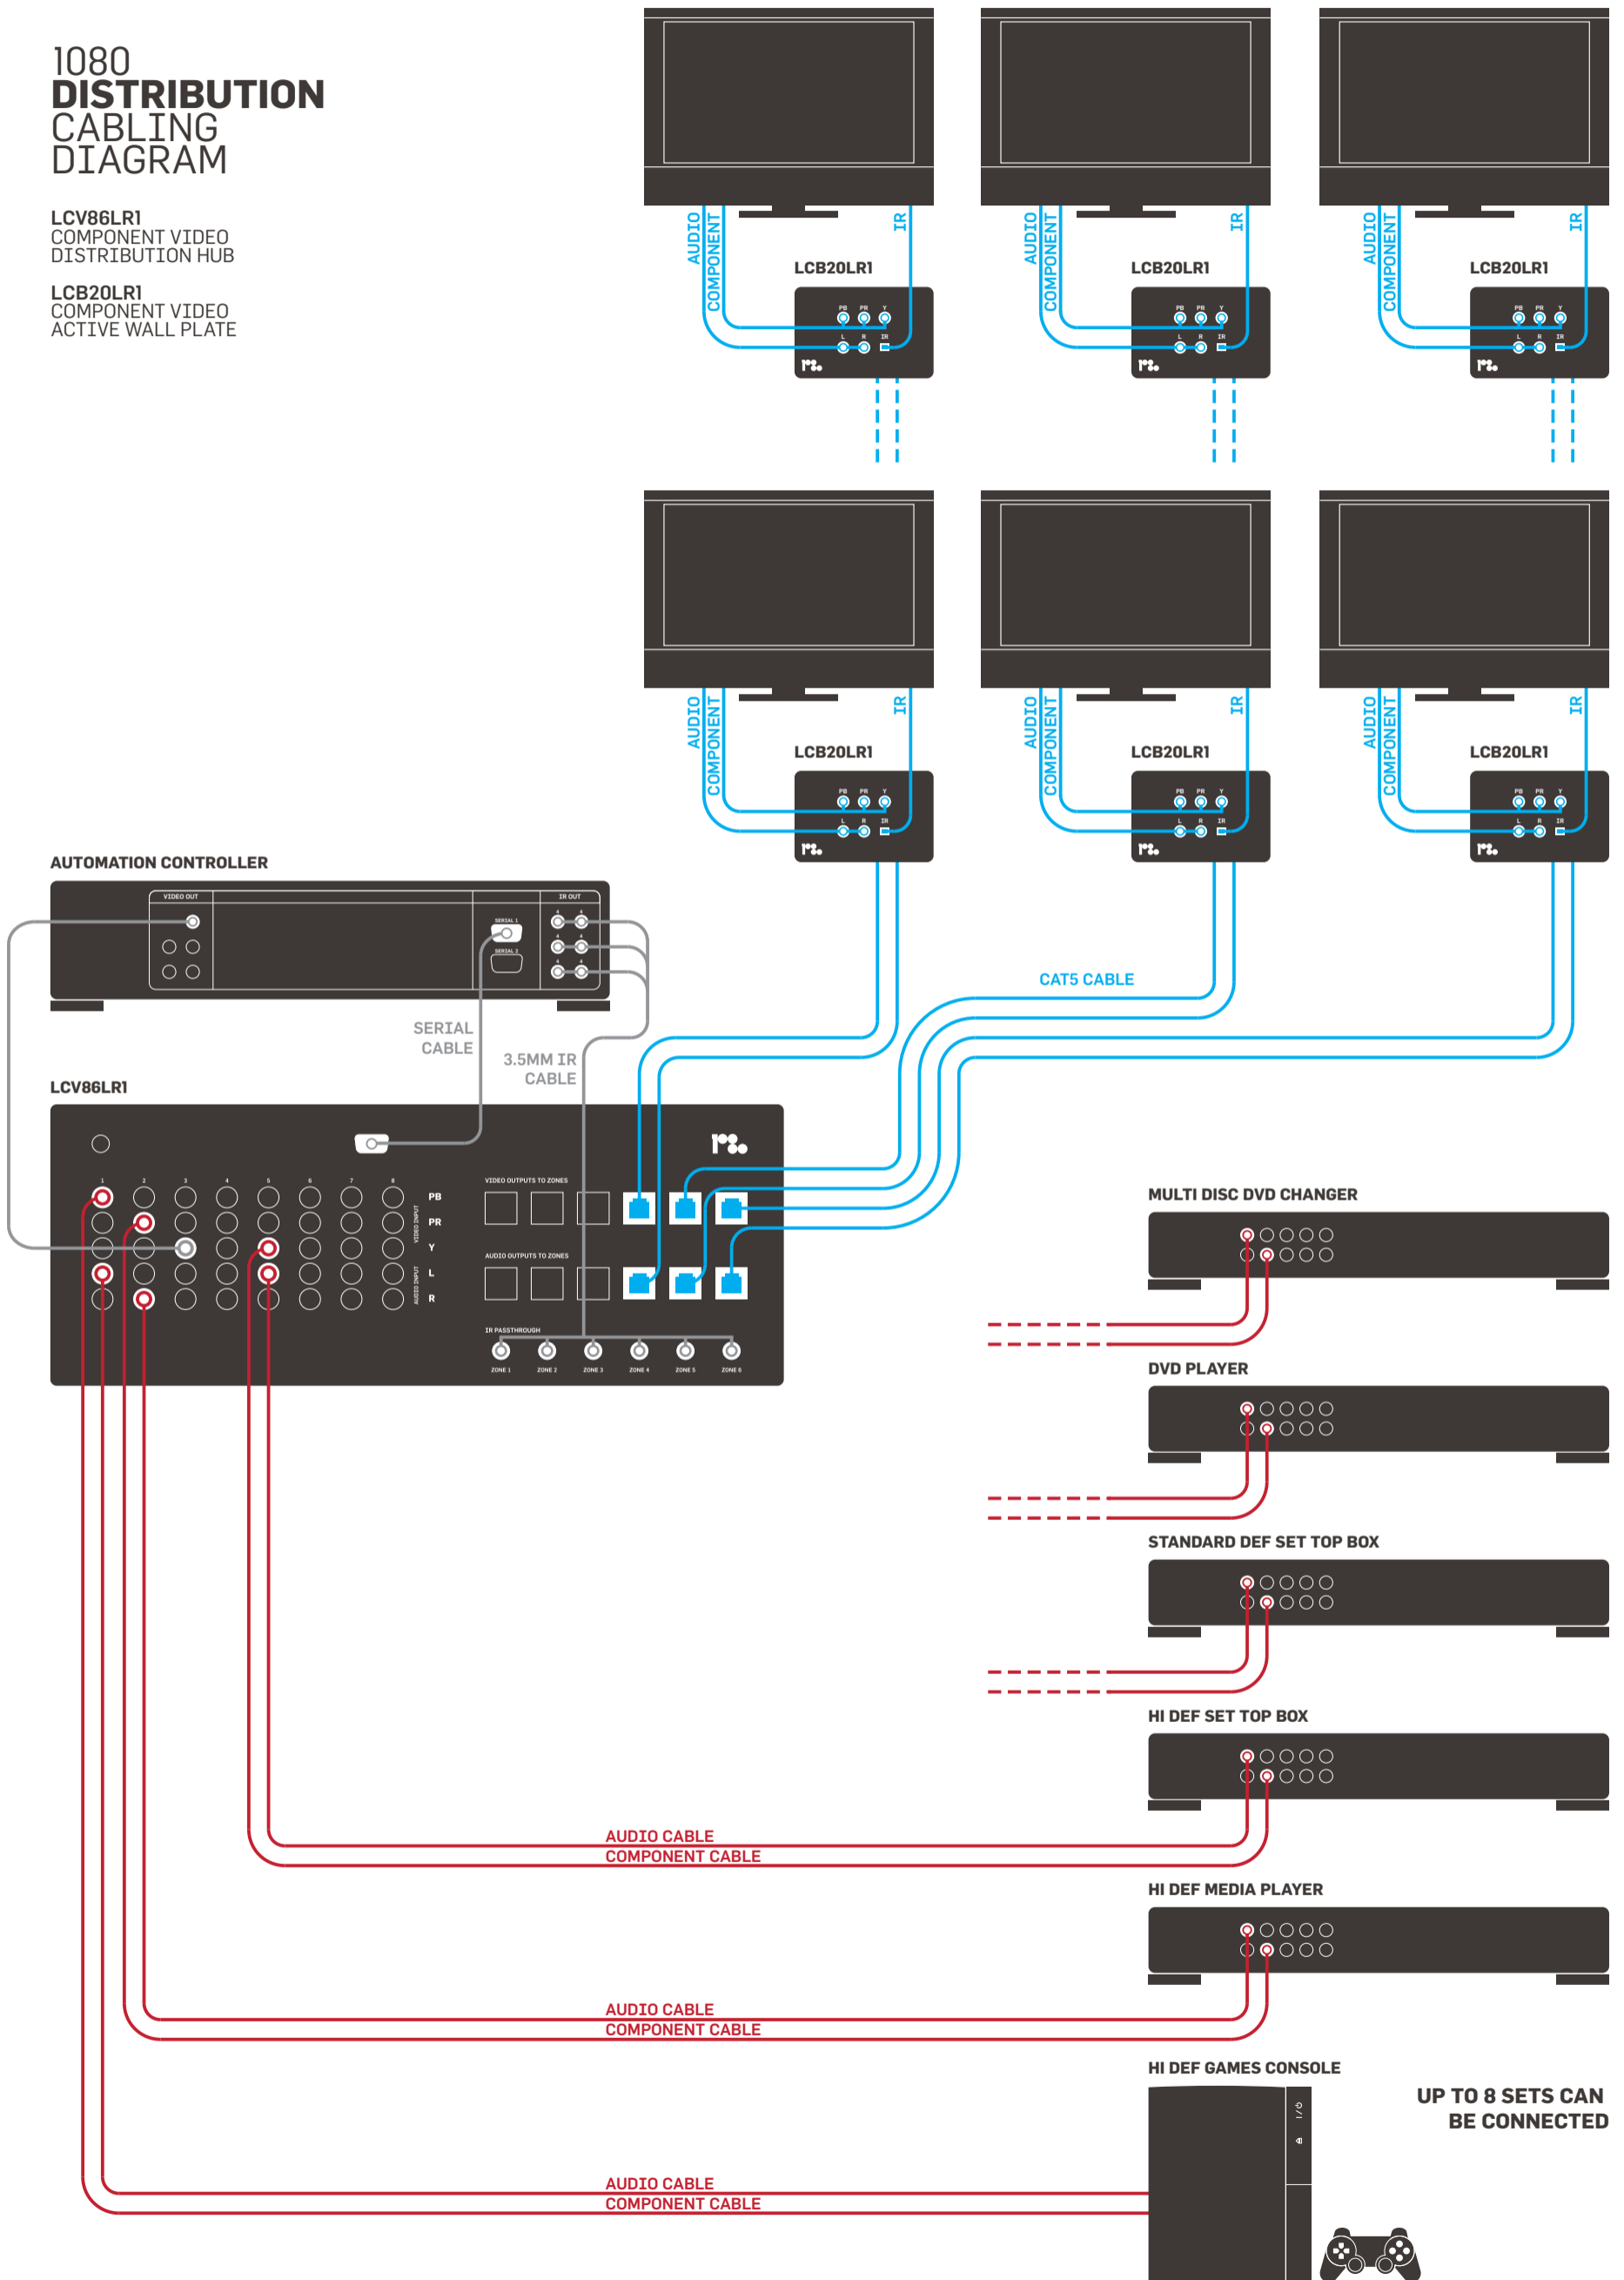

# 1080 DISTRIBUTION CABLING DIAGRAM

**LCV86LR1**  
COMPONENT VIDEO  
DISTRIBUTION HUB

**LCB20LR1**  
COMPONENT VIDEO  
ACTIVE WALL PLATE

**SUPPORTS UP TO  
6 DISPLAY DEVICES**

DISPLAY DEVICE

**UP TO 8 SETS CAN  
BE CONNECTED**